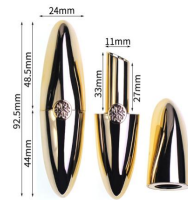

PIC

Model

P232

P233

P234

P197

P198

P274

Remark

Clear

Clear

Blue/ red

Gold

Gold

wooden